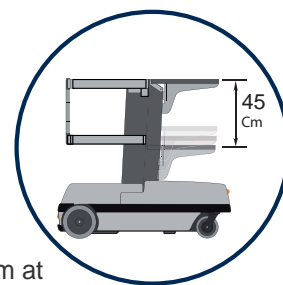

## MEASUREMENTS

Specifications	Metric		Usa
Max. platform height	2168	A	7.11'
Max working height	4168	B	13.6'
Width	730	C	28.74'
Length	1155	D	45.47"
Entry height	363	E	14.29"
Height stowed	1480	F	58"
Operator bay capacity	130 Kg	G	286.6 lbs
Materials tray capacity	90 Kg	H	198.4 lbs
Transport hood tray capacity	90 Kg	I	198.4 lbs
Rated number of occupants	1 Person		
Unit total weight	280 Kg		617 lbs

**Spin-Go** push-around vertical platform is the valid alternative to ladders and podiums normally used in shops, supermarkets, warehouses, malls, offices, libraries and archives.

Easy and extremely Compact **Spin-Go** provides a safer and more efficient method of reaching highly positioned goods and merchandise, during stock replenishment, fit out, cleaning operations and much more. This versatile machine makes it possible to take the most advantages of their space, granting an effective space organization and consequently an increased assortment of articles immediately at hand.

Adjustable CARGO SHELF!  
- easily regulated while on board the machine – maximise operator's comfort!

Loading platform at maximum height corresponds to the mast. It is very easy to place even heavy packs, using the column as the setting base and letting it slide up to the material tray.

Once on board just press a button to reach in a few seconds the desired working height up to 4,17mt.

Very light overall weight of the unit ONLY 617 lbs 280 Kg makes it easy and comfortable to be pushed around and able to be used on every floor, even mezzanine floor.