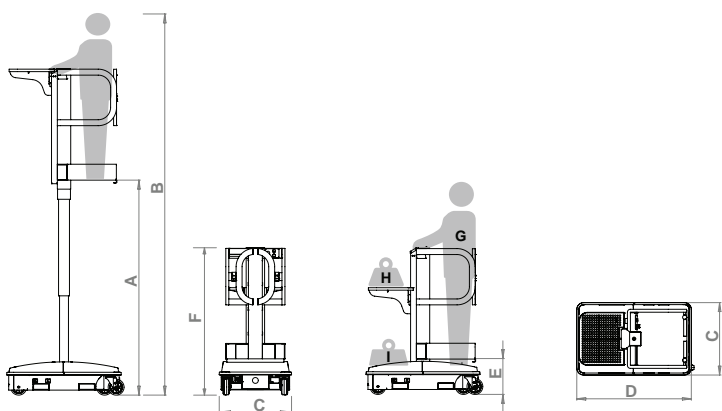

## MEASUREMENTS

Specifications	Metric		Usa
Max. platform height	2168	A	7.11'
Max working height	4168	B	13.6'
Width	730	C	28.74'
Length	1155	D	45.47"
Entry height	363	E	14.29"
Height stowed	1480	F	58"
Operator bay capacity	130 Kg	G	286.6 lbs
Materials tray capacity	90 Kg	H	198.4 lbs
Transport hood tray capacity	90 Kg	I	198.4 lbs
Rated number of occupants	1 Person		
Unit total weight	280 Kg		617 lbs

**Spin-Go** push-around vertical platform is the valid alternative to ladders and podiums normally used in shops, supermarkets, warehouses, malls, offices, libraries and archives.

Easy and extremely Compact **Spin-Go** provides a safer and more efficient method of reaching highly positioned goods and merchandise, during stock replenishment, fit out, cleaning operations and much more. This versatile machine makes it possible to take the most advantages of their space, granting an effective space organization and consequently an increased assortment of articles immediately at hand.

Adjustable CARGO SHELF!  
- easily regulated while on board the machine – maximise operator's comfort!

Loading platform at maximum height corresponds to the mast. It is very easy to place even heavy packs, using the column as the setting base and letting it slide up to the material tray.

Once on board just press a button to reach in a few seconds the desired working height up to 4,17mt.

Very light overall weight of the unit ONLY 617 lbs 280 Kg makes it easy and comfortable to be pushed around and able to be used on every floor, even mezzanine floor.